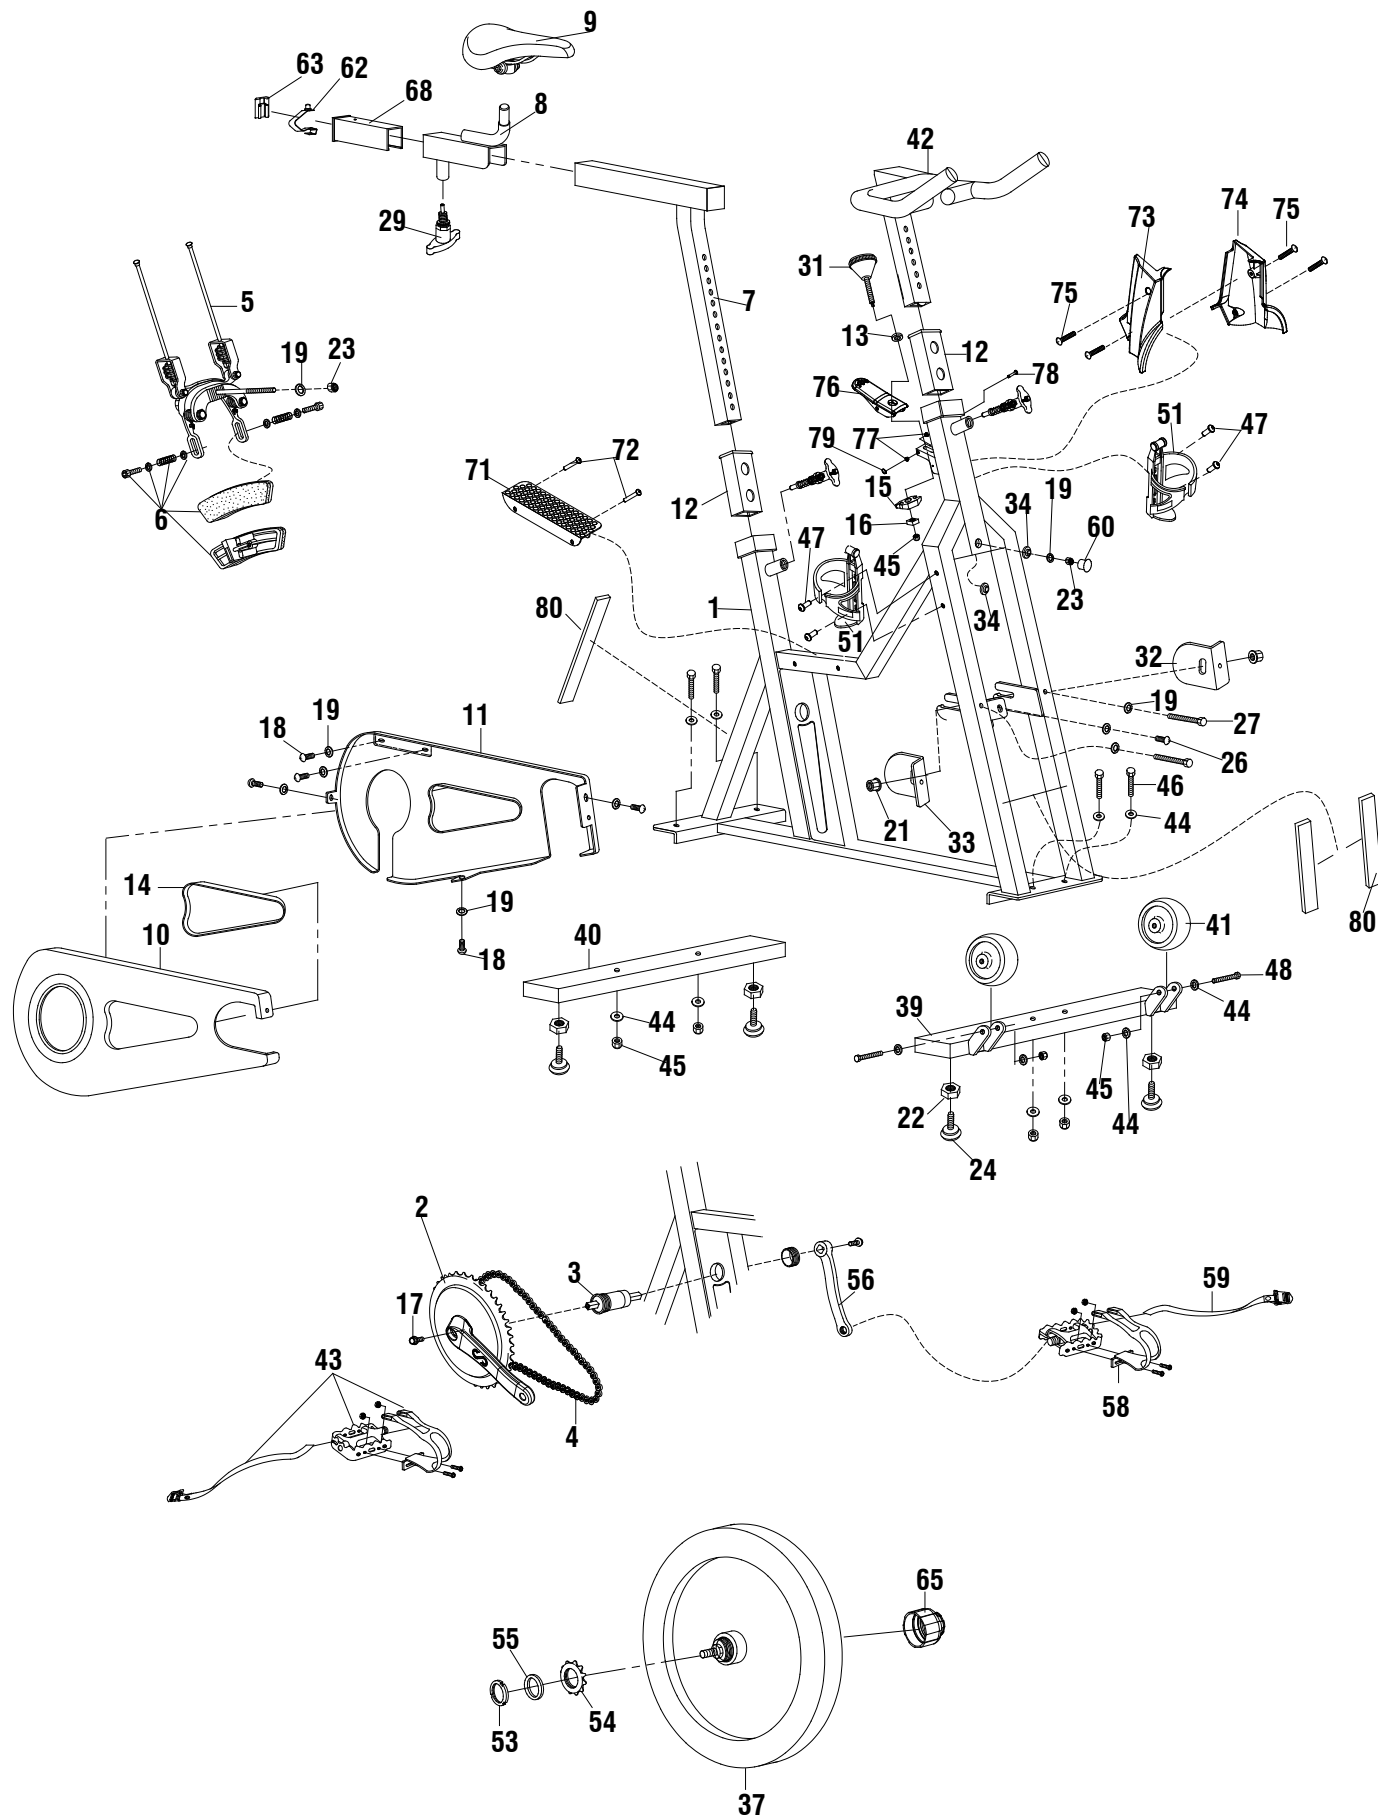

SCHWINN IC PRO EXPLODED VIEW

3690014

SCHWINN IC PRO PARTS LIST

DWG #	DESCRIPTION	PART #
1	FRAME	84958
2	RIGHT CRANK W/ SPROCKET, ISIS M12	80034
3	BOTTOM BRACKET, OVERDRIVE 68X113	84990
4	CHAIN ½ X 3/32 112 LINKS	95120
5	RESISTANCE ASSY	84965
6	BRAKE PADS	92874
7	SEAT POST	84973
8	SEAT ADJUSTING BRACKET	84975
9	SEAT, 7777-1 BLACK	93092
10	OUTER CHAINGUARD	84968
11	INNER CHAINGUARD	84967
12	SLEEVE, SEAT POST/HANDLEBAR	84966
13	TENSION KNOB BALL PIVOT	84976
14	RUBBER CHAINGUARD RING	91719
15	ROD CARRIER	98009
16	SQUARE NUT FOR TENSION KNOB	98022
17	CRANK BOLT 8MM FOR ISIS	80044
18	HEX HEAD SCREW M6 X 1.0 X 12L	95432
19	WASHER M6 6.25 X 16 X 1T STAINLESS	95431
21	FLANGED AXLE NUT	000-0389
22	LEVELER NUT	95577
23	NYLON NUT M6 X 1.0	95456
24	LEVELER FOOT	84995
26	HEX HEAD SCREW M6 X 1.0 X 15L	98775
27	ADJUSTING BOLT, STAINLESS	95433
29	T-HANDLE POP PIN, DOUBLE LEAD	84994
31	TENSION KNOB	84974
32	CHAIN ADJ BRACKET, LEFT	84970
33	CHAIN ADJ BRACKET, RIGHT	84969
34	YELLOW PLASTIC BUSHING, SET OF 2	92204
37	FLYWHEEL, COMPLETE	84996
39	FRONT STABILIZER ASSY 22" W/ TRANSPORT	84964
40	REAR STABILIZER 22"	84963
41	TRANSPORT WHEEL	92220
42	HANDLEBAR	84959
43	PEDALS, SET 9/16" W/TOECLIPS	95129
44	WASHER M8 19 X 8.5 X 1T STAINLESS	95426
45	NYLON NUT M8 X 1.25 STAINLESS	91731
46	HEX BOLT M8 X 1.25 X 40L STAINLESS	95434
47	BOTTLE CAGE BOLT	95428
48	BOLT M8 X 1.25 X 45L	92218
51	BOTTLE CAGE	84998
53	LOCK RING 1.29 X 24 X 4T B.E.D.	95450